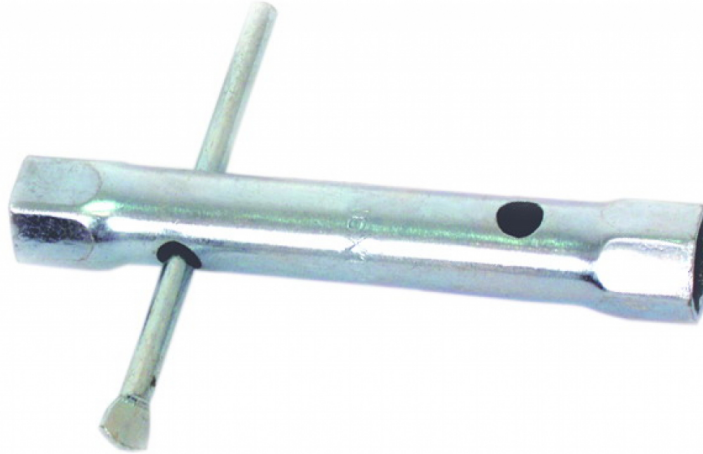

Box spanner with tommy bar 10x11mm GD

Art. number: **231502**

Barcode: **3800123112157**

- ✓ Made of chrome vanadium steel
- ✓ Double sided
- ✓ Extra handle

TECHNICAL FEATURES

Parameter	Measure Unit	Value
Length (mm)	mm	130
Size (mm)	mm	10x11

LOGISTICS INFORMATION

Type of package	Quantity	Width Length Height	Volume	Net Brutto Tara	Barcode
pieces	1 pieces	1.5 x 13 x 1.5 cm	0.00003 m3	0.0882 - 0.0980 - 0.0098 kg	3800123112157
carton	200 pieces	41 x 18 x 21 cm	0.01550 m3	19.6000 - 19.6000 - 0.0000 kg	38001231121574