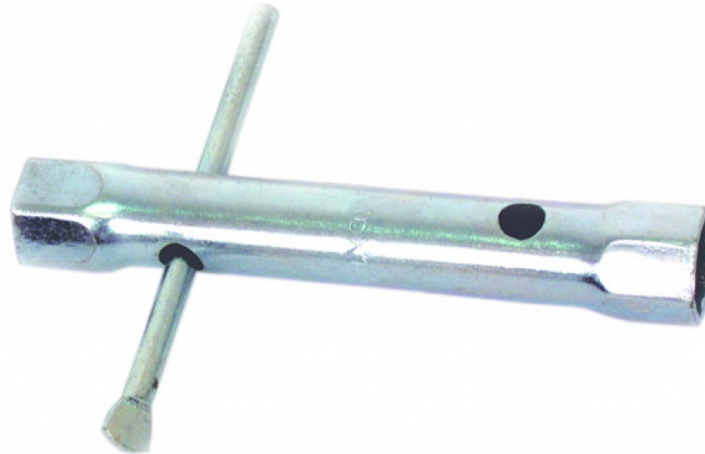

Box spanner with tommy bar 8x 9mm GD

Art. number: **231501**

Barcode: **3800123112461**

- ✓ Made of chrome vanadium steel
- ✓ Double sided
- ✓ Extra handle

TECHNICAL FEATURES

Parameter	Measure Unit	Value
Length (mm)	mm	125
Size (mm)	mm	8x9

LOGISTICS INFORMATION

Type of package	Quantity	Width Length Height	Volume	Net Brutto Tara	Barcode
pieces	1 pieces	1.5 x 11 x 1.5 cm	0.00002 m ³	0.0700 - 0.0750 - 0.0050 kg	3800123112461
carton	400 pieces	27 x 30 x 16 cm	0.01296 m ³	30.0000 - 30.0000 - 0.0000 kg	38001231124612