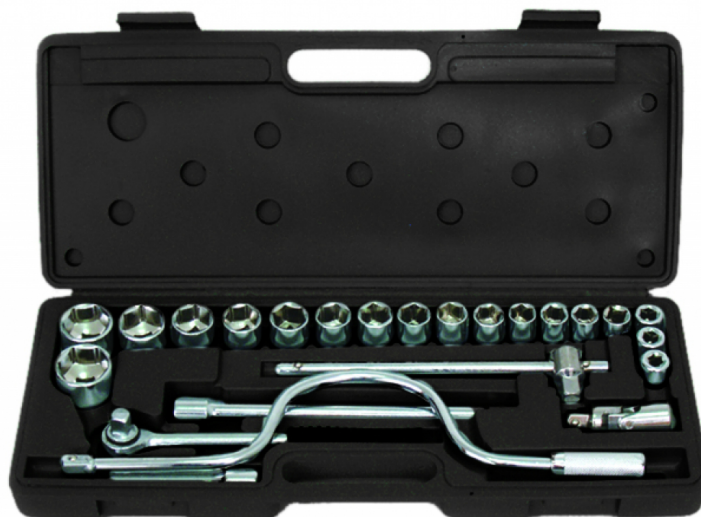

24pcs/Set socket wrench 1/2 8-30 mm BS

Art. number: **330521**

Barcode: **3800123110351**

✓ Convenient storage case

TECHNICAL FEATURES

Parameter	Measure Unit	Value
Number of parts/kit (pcs.)	pcs	24

EQUIPMENT

Ratchet 1/2 "	1 pc.
T-shaped sliding bar 1/2 "	1 pc.
Quick rotation handle 1/2 "	1 pc.
1/2 "extension bar	2 pc.
Spark plug sockets	1 pc.
1/2 " sockets	18 pcs.

LOGISTICS INFORMATION

Type of package	Quantity	Width Length Height	Volume	Net Brutto Tara	Barcode
pieces	1 pieces	6 x 48 x 20 cm	0.00576 m3	3.6000 - 3.8000 - 0.2000 kg	3800123110351
carton	5 pieces	20 x 50 x 28 cm	0.02800 m3	19.0000 - 19.0000 - 0.0000 kg	38001231103518