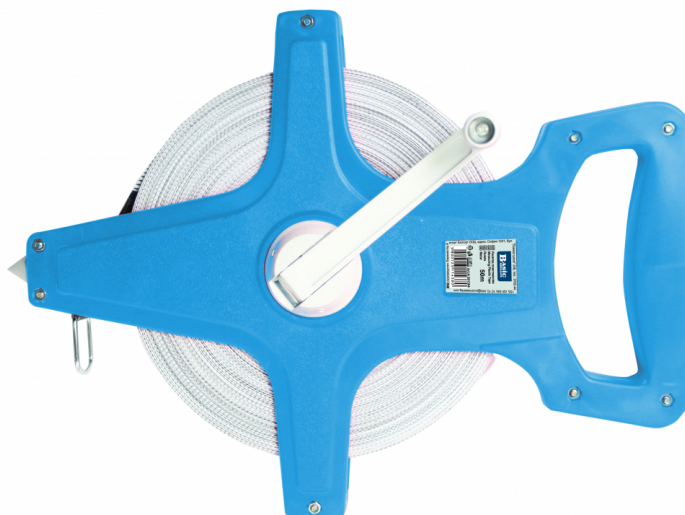

Measuring steel tape rule 30m BS

Art. number: **261303**

Barcode: **3800123114373**

- ✓ Plastic tape tip with ring
- ✓ Quick reel lock lever

TECHNICAL FEATURES

Parameter	Measure Unit	Value
Double sided lining		NO
Belt length (m)	m	30
Magnet		NO
Tape width (mm)	mm	15
Blade coating		Standard
Accuracy		Class 2

LOGISTICS INFORMATION

Type of package	Quantity	Width Length Height	Volume	Net Brutto Tara	Barcode
pieces	1 pieces	18 x 26 x 4 cm	0.00187 m3	0.3300 - 0.4100 - 0.0800 kg	3800123114373
carton	24 pieces	28 x 48 x 37 cm	0.04973 m3	9.8400 - 9.8400 - 0.0000 kg	38001231143736