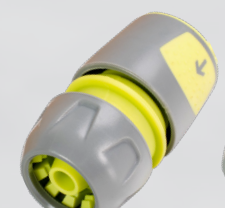

КОНЕКТОРИ ЗА МАРКУЧ/HOSE CONNECTORS

СЪЕДИНИТЕЛ ЗА МАРКУЧ
HOSE MENDER/ MUFA INADIRE FURTUN

404101 1/2" - 1/2"

404100 1/2" - 3/4"

404102 3/4" - 3/4"

Luxe

Strong

404103 1" - 1"

404308 UNIVERSAL 1/2" - 3/4"

Culture

КОНЕКТОР ЗА МАРКУЧ
HOSE CONNECTOR/ CONECTOR FURTUN FURTUN

404303 1/2" LOCKING LUXE

404302 1/2" LOCKING + AQUASTOP LUXE

404301 3/4" LOCKING LUXE

404300 3/4" LOCKING + AQUASTOP LUXE

404309 1" LOCKING LUXE

404310 1" LOCKING + AQUASTOP LUXE

404306 UNIVERSAL 1/2" - 3/4" LOCKING LUXE

404307 UNIVERSAL 1/2" - 3/4" LOCKING + AQUASTOP LUXE

Luxe

Strong

Culture